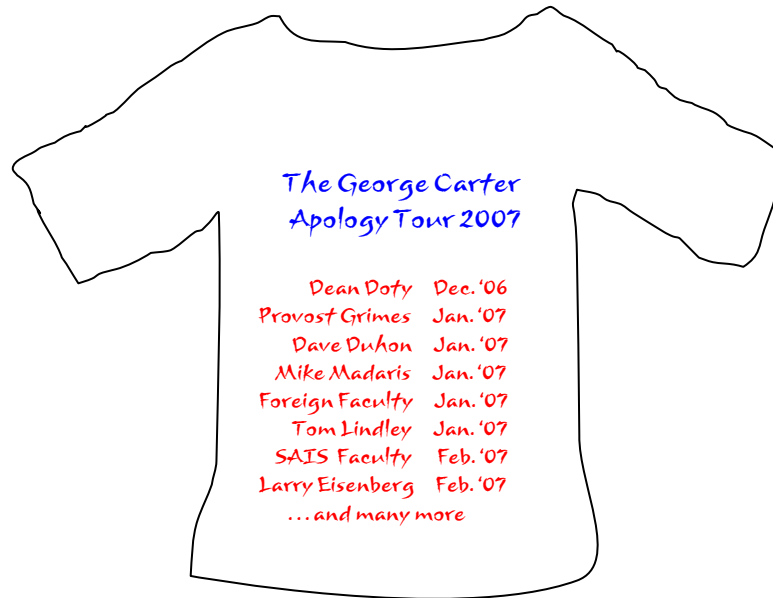

## NEW CoB T-SHIRTS AVAILABLE SOON!

**Back of T-Shirt**

Tour title and logo pictured on front of t-shirt. Tour title, recipients and dates shown on back of t-shirt (see picture above).

Adult sizes only (S, M, L, XL). Available in white (W) and gray (G). 100% cotton. Youth sizes will be made available if sufficient interest is expressed. Prices and availability TBA.